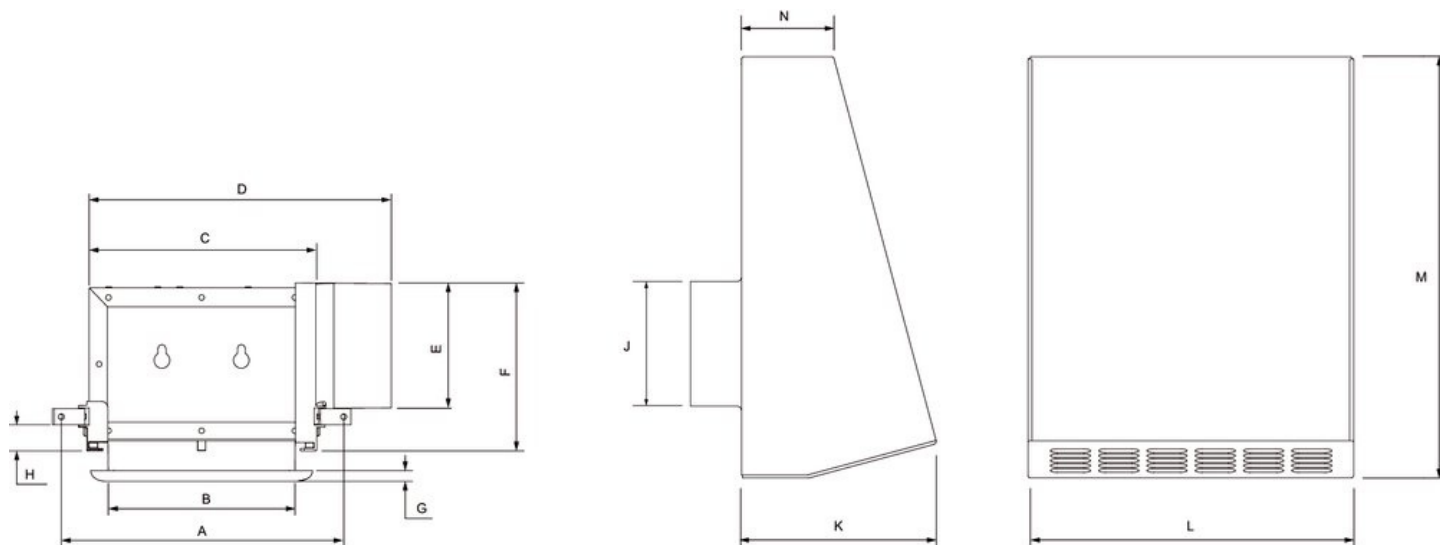

Performances

HVI Certified Rating(s)

Airflow (CFM) Table

Model	0.1" Ps		0.2" Ps		0.6" Ps	
	CFM	W	CFM	W	CFM	W
PBW110	100	18.3	90	18.8	28	18.1
PBW110H	100	18.3	90	18.8	28	18.1
PBW110L10	100	18.3	90	18.8	28	18.1
PBW110L7	100	18.3	90	18.8	28	18.1

Dimensions

Model	A	B	C	D	E	F	G	H	J	K	L	M	N
PBW 110	8 15/16 (227)	5 13/16 (148)	7 3/16 (183)	9 9/16 (243)	4 (102)	5 5/16 (135)	5/16 (8)	3/16 (5)	4 (102)	6 (152)	10 1/4 (260)	13 (330)	2 3/4 (70)
PBW 110H	8 15/16 (227)	5 13/16 (148)	7 3/16 (183)	9 9/16 (243)	4 (102)	5 5/16 (135)	5/16 (8)	3/16 (5)	4 (102)	6 (152)	10 1/4 (260)	13 (330)	2 3/4 (70)
PBW 110L	8 15/16 (227)	5 13/16 (148)	7 3/16 (183)	9 9/16 (243)	4 (102)	5 5/16 (135)	5/16 (8)	3/16 (5)	4 (102)	6 (152)	10 1/4 (260)	13 (330)	2 3/4 (70)

Dimensions are in inches (mm)