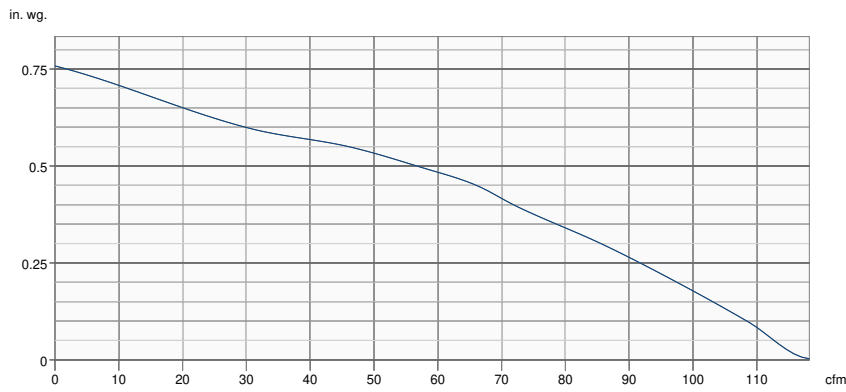

Dimensions and weights

Duct dimension; Circular, inlet	4 in.
Duct dimension; Circular, outlet	4 in.
Weight	12 lb

Optional

Duct connection type	Circular
----------------------	----------

Performance

Performance curve

Hydraulic data

Required air flow	-
Required static pressure	-
Working air flow	-
Working static pressure	-
Air density	0.075 lb/ft ³
Power	-
Fan control - RPM	-
Current	-
Airflow efficiency	-
Control voltage	-
Supply voltage	-